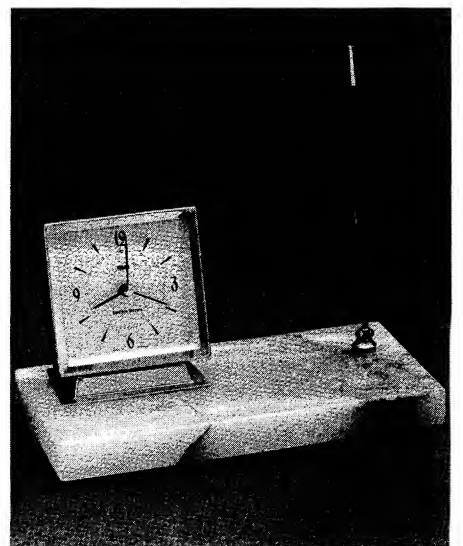

WHITE, BLACK & GREEN ONYX

DELUXE BALL POINT PEN

39BC TWO PEN BASE BAROMETER AND
ALARM CLOCK

413CE TWO PEN BASE CORDLESS ELECTRIC CLOCK
NO BATTERY

48CE PEN BASE CORDLESS ELECTRIC CLOCK
NO BATTERY

GENUINE ONYX MATCHED DESK SETS